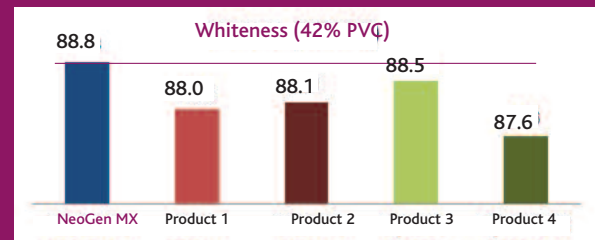

NeoGen MX is a structured calcined kaolin designed to optimize optical performance in matte or low sheen trade and DIY paint applications.

NeoGen MX FEATURES

- High brightness
- Irregular particle shape and particle size distribution

NeoGen MX BENEFITS

- 5-10% better TiO_2 extension capability at equivalent gloss/sheen performance in DIY flat paint at 35 to 55 PVC
- Improved tint strength
- High whiteness
- Excellent touch-up performance

NeoGen MX FORMULATION GUIDE

- Directly replace incumbent engineered calcined kaolin with an equivalent quantity of NeoGen MX

NEOGEN MX TYPICAL APPLICATIONS

- Water-borne interior and exterior eggshell flat paints
- Solvent-borne interior and exterior eggshell or flat paints

IMERYS KAOLIN

100 Mansell Court East - Suite 300 - Roswell - Georgia - 30076 - USA
Tel: +1 800 843 3222 | www.imerys-kaolin.com

Although the information in this document is believed to be accurate, it is presented without warranty of any kind and Imerys assumes no liability with respect to its use. No licence to any intellectual property right is granted or implied. Statements or suggestions concerning possible use are made without representation or warranty that any such use is free of patent infringement, and are not to be construed as suggestions or inducements to infringe any patent.