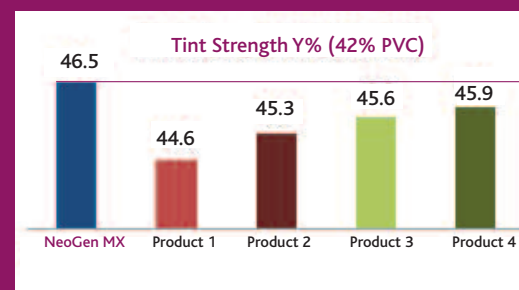

NeoGen MX is a structured calcined kaolin designed to optimize optical performance in matte or low sheen trade and DIY paint applications.

NeoGen MX FEATURES

- High brightness
- Irregular particle shape and particle size distribution

NeoGen MX BENEFITS

- 5-10% better TiO_2 extension capability at equivalent gloss/sheen performance in DIY flat paint at 35 to 55 PVC
- Improved tint strength
- High whiteness
- Excellent touch-up performance

NeoGen MX FORMULATION GUIDE

- Directly replace incumbent engineered calcined kaolin with an equivalent quantity of NeoGen MX

NEOGEN MX TYPICAL APPLICATIONS

- Water-borne interior and exterior eggshell flat paints
- Solvent-borne interior and exterior eggshell or flat paints

IMERYS KAOLIN

100 Mansell Court East - Suite 300 - Roswell - Georgia - 30076 - USA
Tel: +1 800 843 3222 | www.imerys-kaolin.com

Although the information in this document is believed to be accurate, it is presented without warranty of any kind and Imerys assumes no liability with respect to its use. No licence to any intellectual property right is granted or implied. Statements or suggestions concerning possible use are made without representation or warranty that any such use is free of patent infringement, and are not to be construed as suggestions or inducements to infringe any patent.