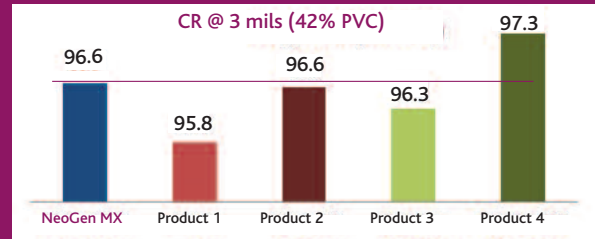

NeoGen MX FEATURES

- High brightness
- Irregular particle shape and particle size distribution

NeoGen MX BENEFITS

- 5-10% better TiO_2 extension capability at equivalent gloss/sheen performance in DIY flat paint at 35 to 55 PVC
- Improved tint strength
- High whiteness
- Excellent touch-up performance

NeoGen MX FORMULATION GUIDE

- Directly replace incumbent engineered calcined kaolin with an equivalent quantity of NeoGen MX

NEOGEN MX TYPICAL APPLICATIONS

- Water-borne interior and exterior eggshell flat paints
- Solvent-borne interior and exterior eggshell or flat paints